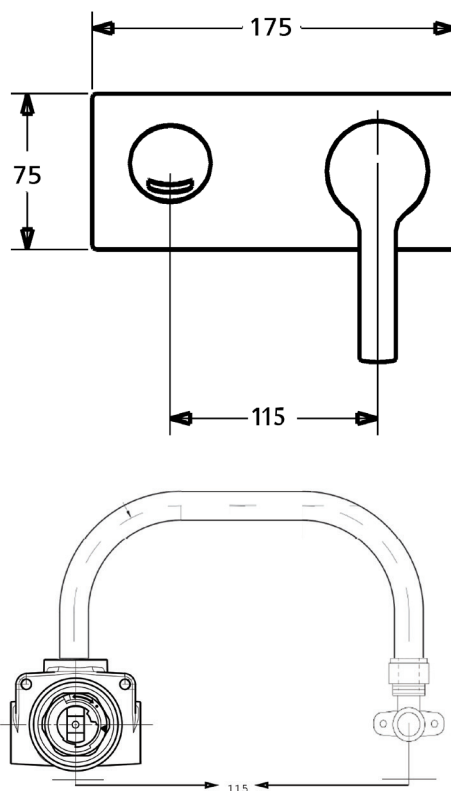

HANSALIGNA
WALL MOUNTED BASIN/BATH MIXER

Product Image

Use as a bath mixer by changing to the full flow aerator provided.

Technical Specification

Description

HansaLigna Wall Mounted Basin/Bath Mixer
WELS 5 Star / 5 Lpm
190mm Spout

Chrome Trim and Spout
Body with Breech

A497970165XB
50500100BR

Additional Information

- 15 Year Warranty* Conditions Apply
- German Engineered
- 35mm Cartridge
- Variable volume & temperature limiter
- Spout can be positioned on left or right